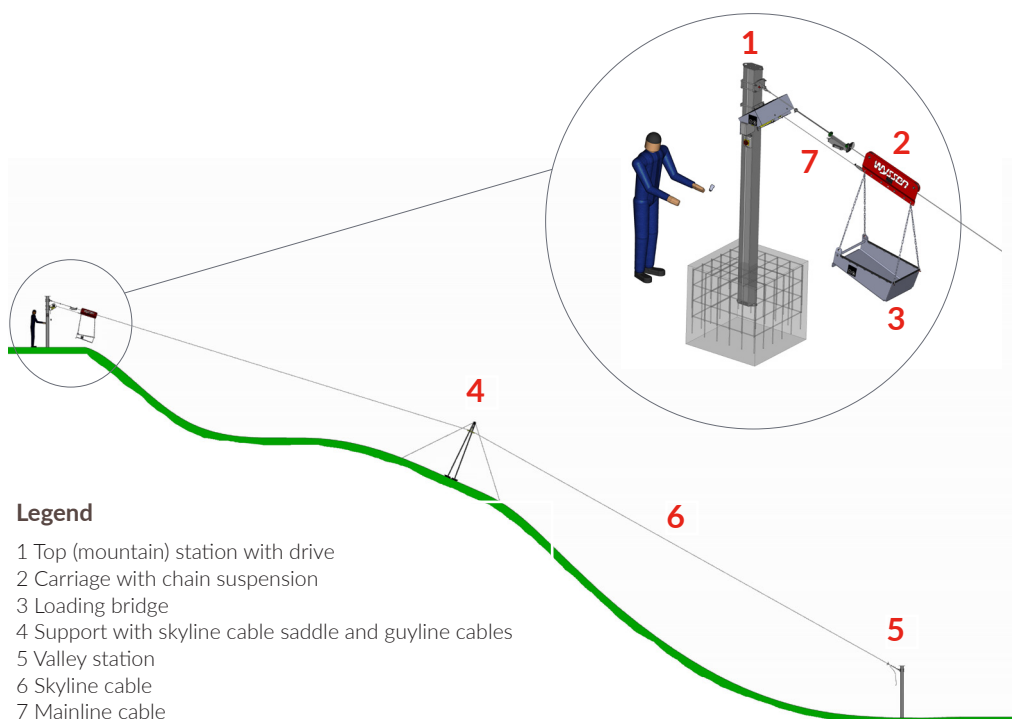

## Small Cableway 100 kg

### The ideal solution for short distances and small loads

The Wyssen small cableway is ideally suited for transporting baggage or building material to remotely situated mountain, club or holidays homes.

### Facts

- Maximum Cableway length: 100 m
- Load capacity: 100 kg > suitable for everyday use
- Carriage with loading bridge is very light: only 34 kg
- Drive: Small electric cable winch, operating voltage of 230 V
- Cable control directly on the winch and radio remote control included
- Optional supports available for convex terrain

### Advantages

- Simple and uncomplicated construction
- Relatively simple installation
- Other loads can also be attached instead of the loading bridge
- Easy to operate
- Also suitable for temporary use (e.g. construction sites)